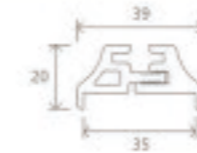

# Door frame/lines/Panel

GL35-1

GL45-2

C10093

KL10053

B12049

A9044

Door Panel 820x35 (4.2/3)