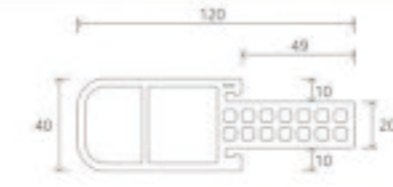

# Door frame/lines/Panel

GL35-1

GL45-2

C10093

KL10053

B12049

A9044

Door Panel 820x35 (4.2/3)