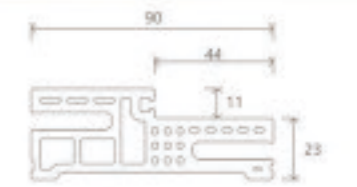

# Door frame/lines/Panel

GL35-1

GL45-2

C10093

KL10053

B12049

A9044

Door Panel 820x35 (4.2/3)